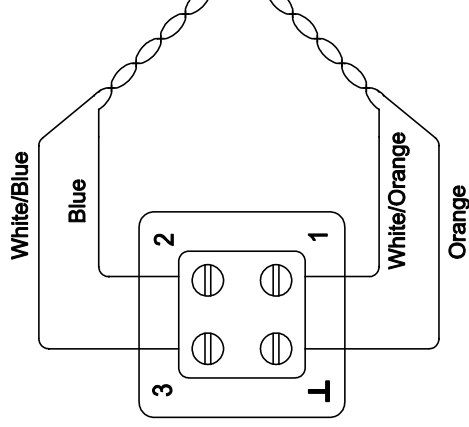

DATA CABLE SCHEMATIC CONNECTIONS

SHOOTING RANGE
(TO THE SHOOTING RANGE VIDEO INTERFACE)

NOTE:
You can use any type for data cable , an LAN data cable (category 5) or TELECOM cable with inside pair. In any case you use only 4 wire (two pair).

COMPUTER ROOM
(TO THE INTERNAL VIDEO INTERFACE)

CABLE N° 5

Max Distance 2 Km