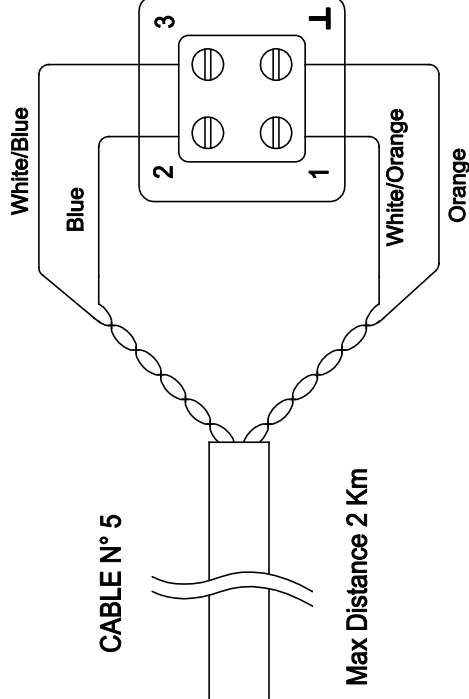

DATA CABLE SCHEMATIC CONNECTIONS

SHOOTING RANGE
(TO THE SHOOTING RANGE VIDEO INTERFACE)

NOTE:
You can use any type for data cable , an LAN data cable (category 5) or TELECOM cable with inside pair. In any case you use only 4 wire (two pair).

COMPUTER ROOM
(TO THE INTERNAL VIDEO INTERFACE)

CABLE N° 5

Max Distance 2 Km