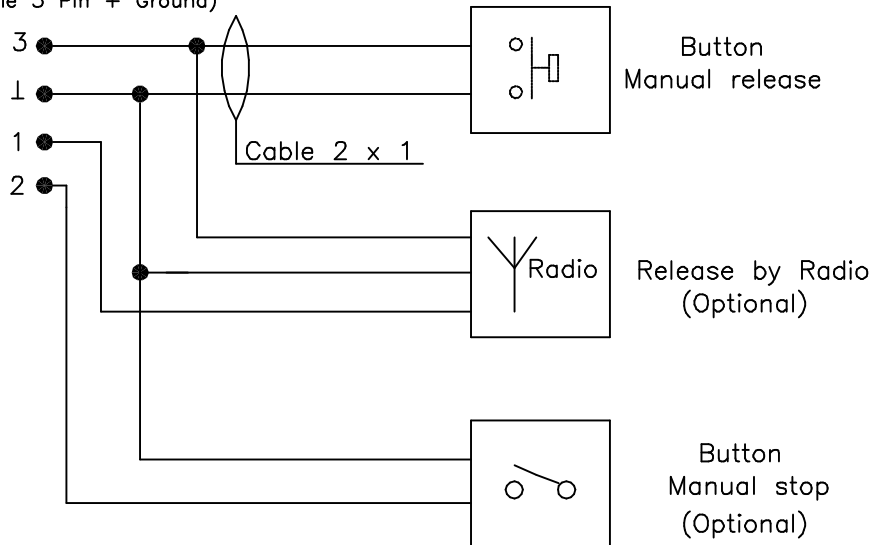

## Connector Relese ( male 3 Pin + Ground )

## Connection elongation 25 mt. (Optional)