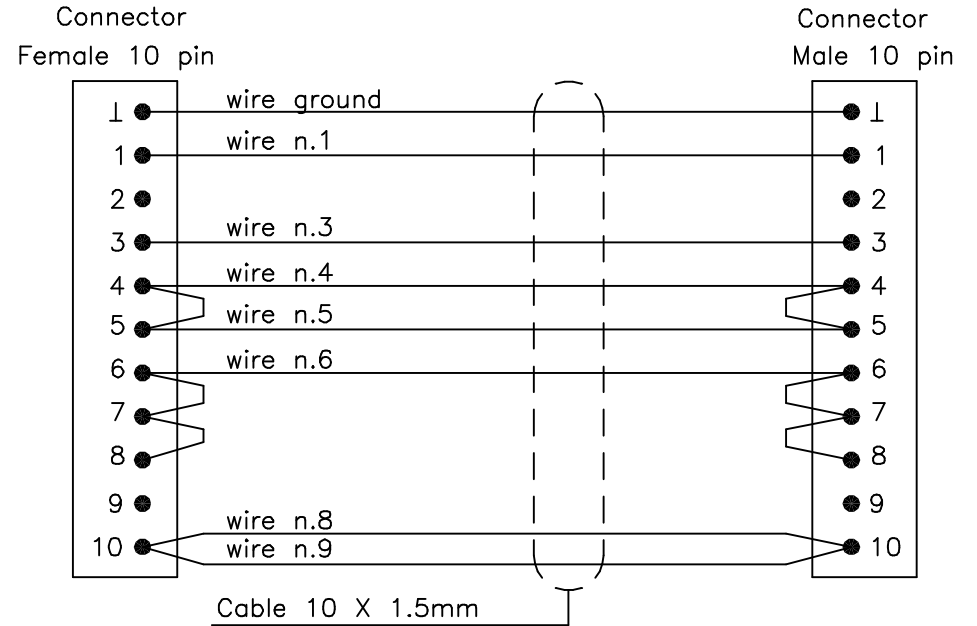

## Connector Relese ( male 3 Pin + Ground )

## Connection elongation 25 mt. (Optional)