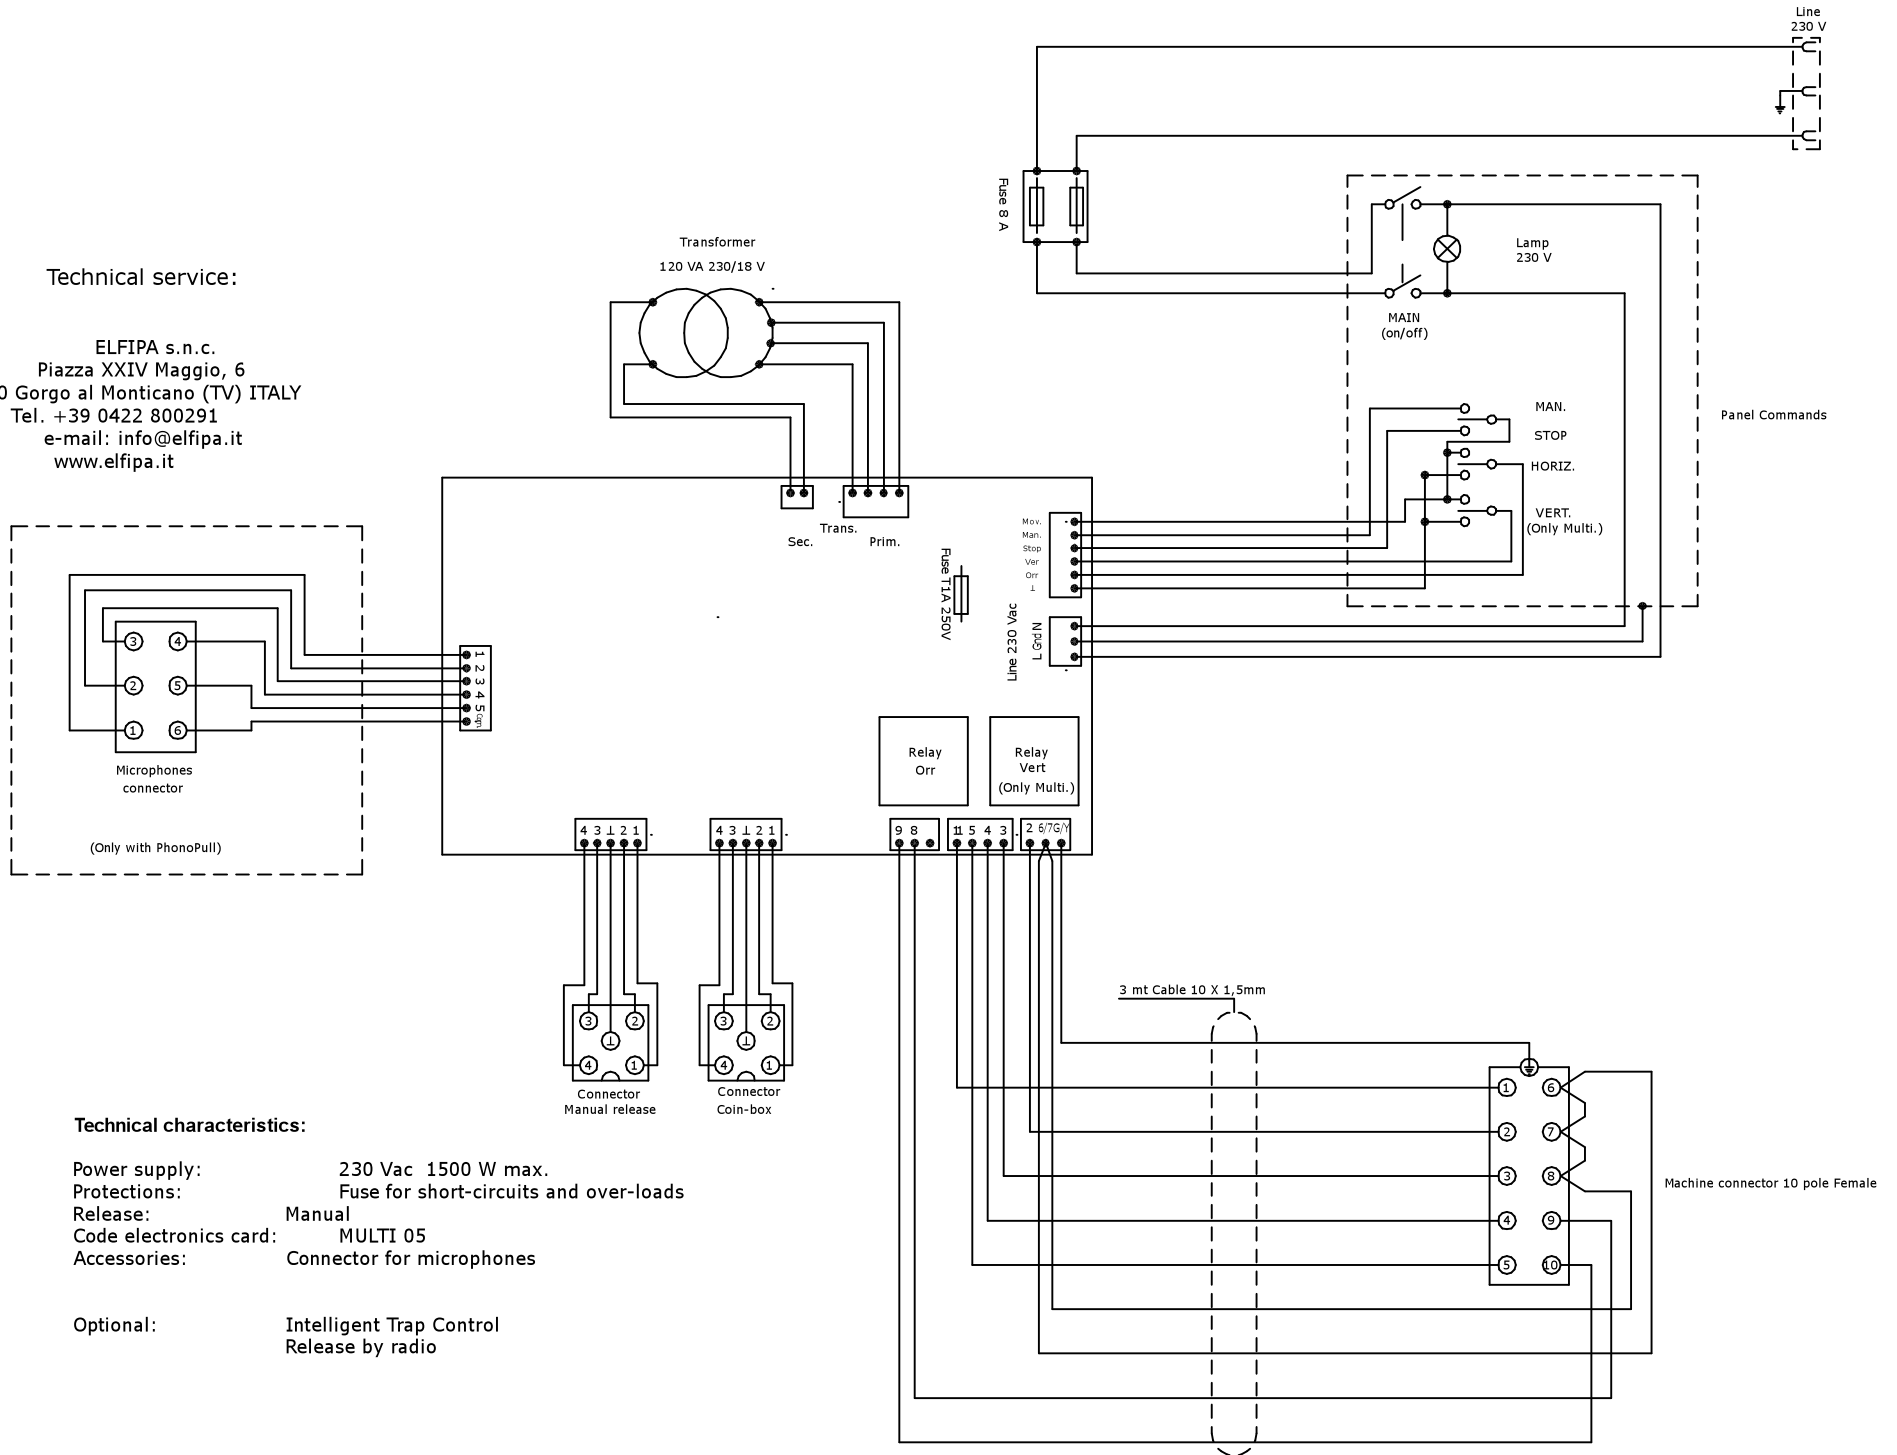

MULTIDIRECTIONAL 230 Vac (whit Phonopull) - Electronic Cabinet Wiring Diagram 2015 for MATTARELLI Machine
 AMERICAN TRAP 230 Vac (whit Phonopull) - Electronic Cabinet Wiring Diagram 2015 for MATTARELLI Machine

Technical service:

ELFIPA s.n.c.
 Piazza XXIV Maggio, 6
 31040 Gorgo al Monticano (TV) ITALY
 Tel. +39 0422 800291
 e-mail: info@elfipa.it
 www.elfipa.it

Technical characteristics:

Power supply: 230 Vac 1500 W max.
 Protections: Fuse for short-circuits and over-loads
 Release: Manual
 Code electronics card: MULTI 05
 Accessories: Connector for microphones

Optional: Intelligent Trap Control
 Release by radio